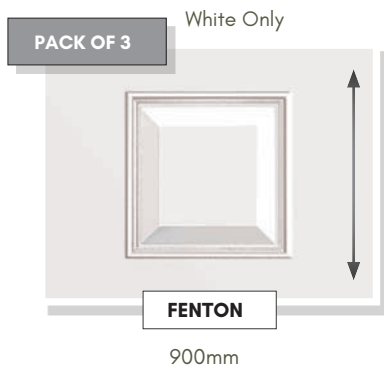

COLOUR OPTIONS

BACKING GLASS

ACCESSORIES

SECURITY

Panels can be manufactured with 4mm, 9mm or Solid MDF cores for added security. Surcharges apply. Please ask for full details.

DISCLAIMER

© Hallmark Panels Limited 2020 - Due to the limitations in photographic and printing processes, actual door and glass colours may vary from those illustrated in this brochure and should be used for guidance purposes only. Letterplate positioning is illustrated for guidance only. The actual fitted position is subject to door design, width and height restrictions and constraints. Hallmark Panels reserves the right to change product specification without prior notice.

CONSERVATORY QUARTER & SIDE PANELS

Designed to compliment our range of door panels, we also produce an extensive range of half, quarter and conservatory sheet panels.

SIDE PANELS ARE SUPPLIED 900mm x 2100mm