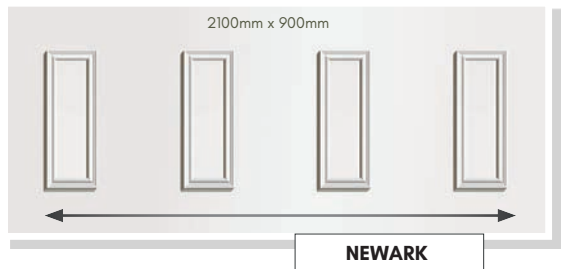

CONSERVATORY QUARTER & SIDE PANELS

Designed to compliment our range of door panels, we also produce an extensive range of half, quarter and conservatory sheet panels.

SIDE PANELS ARE SUPPLIED 900mm x 2100mm