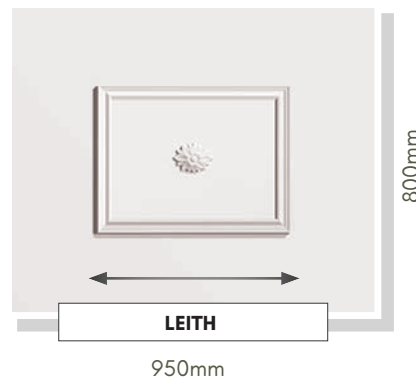

COLOUR OPTIONS

BACKING GLASS

ACCESSORIES

SECURITY

Panels can be manufactured with 4mm, 9mm or Solid MDF cores for added security. Surcharges apply. Please ask for full details.

DISCLAIMER

© Hallmark Panels Limited 2020 - Due to the limitations in photographic and printing processes, actual door and glass colours may vary from those illustrated in this brochure and should be used for guidance purposes only. Letterplate positioning is illustrated for guidance only. The actual fitted position is subject to door design, width and height restrictions and constraints. Hallmark Panels reserves the right to change product specification without prior notice.

CONSERVATORY QUARTER & SIDE PANELS

Designed to compliment our range of door panels, we also produce an extensive range of half, quarter and conservatory sheet panels.

SIDE PANELS ARE SUPPLIED 900mm x 2100mm

1850mm (Euro Size also Available)

1850mm

Directional arrows indicate grain direction on Woodgrain and Cool Colour Panels (Walcot panels are also available as an increased euro size option)

Version 10/20

Hallmark Panels & Doors Ltd
Valletta House, Valletta Street, Hull, HU9 5NP
01482 781 111 | enquiries@hallmarkpanels.com
www.hallmarkpanels.com