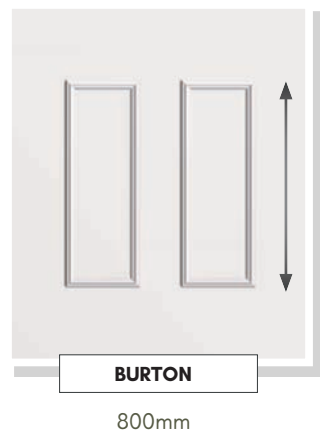

COLOUR OPTIONS

BACKING GLASS

ACCESSORIES

SECURITY

Panels can be manufactured with 4mm, 9mm or Solid MDF cores for added security. Surcharges apply. Please ask for full details.

DISCLAIMER

© Hallmark Panels Limited 2020 - Due to the limitations in photographic and printing processes, actual door and glass colours may vary from those illustrated in this brochure and should be used for guidance purposes only. Letterplate positioning is illustrated for guidance only. The actual fitted position is subject to door design, width and height restrictions and constraints. Hallmark Panels reserves the right to change product specification without prior notice.

CONSERVATORY QUARTER & SIDE PANELS

Designed to compliment our range of door panels, we also produce an extensive range of half, quarter and conservatory sheet panels.

SIDE PANELS ARE SUPPLIED 900mm x 2100mm