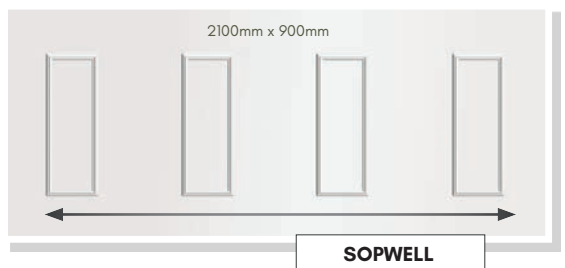

COLOUR OPTIONS

BACKING GLASS

ACCESSORIES

SECURITY

Panels can be manufactured with 4mm, 9mm or Solid MDF cores for added security. Surcharges apply. Please ask for full details.

DISCLAIMER

© Hallmark Panels Limited 2020 - Due to the limitations in photographic and printing processes, actual door and glass colours may vary from those illustrated in this brochure and should be used for guidance purposes only. Letterplate positioning is illustrated for guidance only. The actual fitted position is subject to door design, width and height restrictions and constraints. Hallmark Panels reserves the right to change product specification without prior notice.

CONSERVATORY QUARTER & SIDE PANELS

Designed to compliment our range of door panels, we also produce an extensive range of half, quarter and conservatory sheet panels.

SIDE PANELS ARE SUPPLIED 900mm x 2100mm