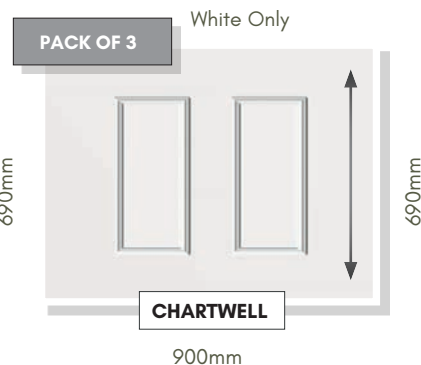

COLOUR OPTIONS

BACKING GLASS

ACCESSORIES

SECURITY

Panels can be manufactured with 4mm, 9mm or Solid MDF cores for added security. Surcharges apply. Please ask for full details.

DISCLAIMER

© Hallmark Panels Limited 2020 - Due to the limitations in photographic and printing processes, actual door and glass colours may vary from those illustrated in this brochure and should be used for guidance purposes only. Letterplate positioning is illustrated for guidance only. The actual fitted position is subject to door design, width and height restrictions and constraints. Hallmark Panels reserves the right to change product specification without prior notice.

CONSERVATORY QUARTER & SIDE PANELS

Designed to compliment our range of door panels, we also produce an extensive range of half, quarter and conservatory sheet panels.

SIDE PANELS ARE SUPPLIED 900mm x 2100mm

1850mm (Euro Size also Available)

1850mm

Directional arrows indicate grain direction on Woodgrain and Cool Colour Panels (Walcot panels are also available as an increased euro size option)

Version 10/20

Hallmark Panels & Doors Ltd
Valletta House, Valletta Street, Hull, HU9 5NP
01482 781 111 | enquiries@hallmarkpanels.com
www.hallmarkpanels.com