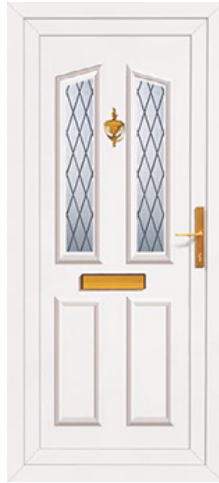

Hagley 2
Diamond Lead