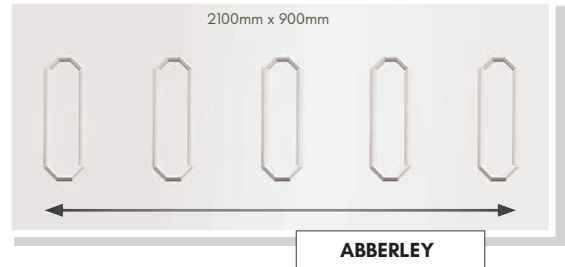

COLOUR OPTIONS

BACKING GLASS

ACCESSORIES

SECURITY

Panels can be manufactured with 4mm, 9mm or Solid MDF cores for added security. Surcharges apply. Please ask for full details.

DISCLAIMER

© Hallmark Panels Limited 2020 - Due to the limitations in photographic and printing processes, actual door and glass colours may vary from those illustrated in this brochure and should be used for guidance purposes only. Letterplate positioning is illustrated for guidance only. The actual fitted position is subject to door design, width and height restrictions and constraints. Hallmark Panels reserves the right to change product specification without prior notice.

CONSERVATORY QUARTER & SIDE PANELS

Designed to compliment our range of door panels, we also produce an extensive range of half, quarter and conservatory sheet panels.

SIDE PANELS ARE SUPPLIED 900mm x 2100mm

1850mm (Euro Size also Available)

1850mm

Directional arrows indicate grain direction on Woodgrain and Cool Colour Panels (Walcot panels are also available as an increased euro size option)

Version 10/20

Hallmark Panels & Doors Ltd
Valletta House, Valletta Street, Hull, HU9 5NP
01482 781 111 | enquiries@hallmarkpanels.com
www.hallmarkpanels.com