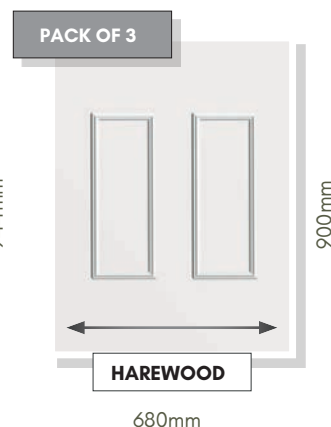

COLOUR OPTIONS

BACKING GLASS

ACCESSORIES

SECURITY

Panels can be manufactured with 4mm, 9mm or Solid MDF cores for added security. Surcharges apply. Please ask for full details.

DISCLAIMER

© Hallmark Panels Limited 2020 - Due to the limitations in photographic and printing processes, actual door and glass colours may vary from those illustrated in this brochure and should be used for guidance purposes only. Letterplate positioning is illustrated for guidance only. The actual fitted position is subject to door design, width and height restrictions and constraints. Hallmark Panels reserves the right to change product specification without prior notice.

CONSERVATORY QUARTER & SIDE PANELS

Designed to compliment our range of door panels, we also produce an extensive range of half, quarter and conservatory sheet panels.

SIDE PANELS ARE SUPPLIED 900mm x 2100mm