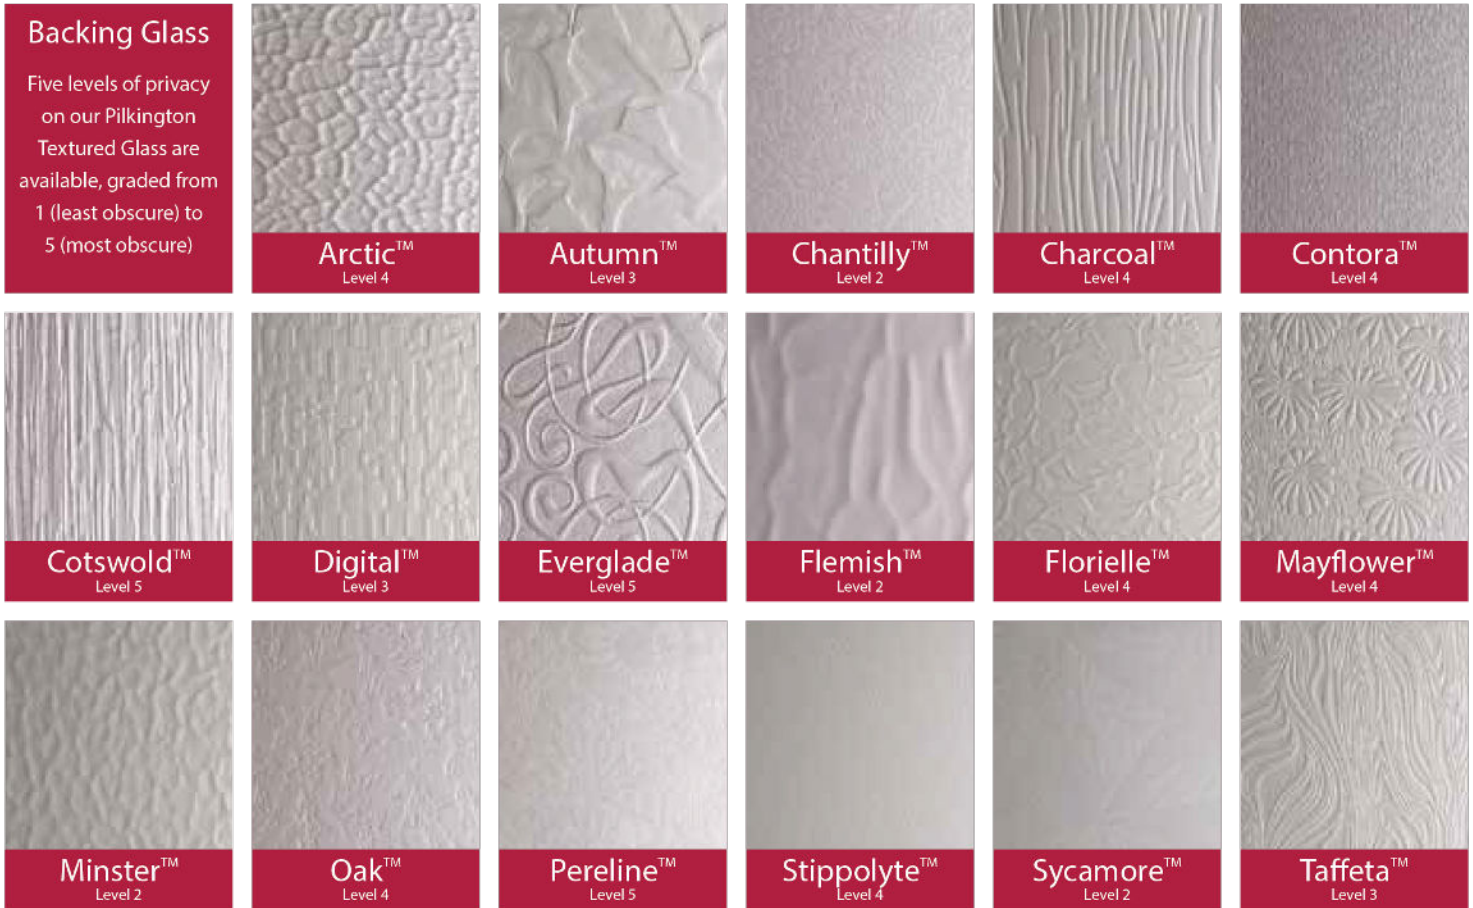

Autrans 2

Javornik 3

* Stainless Steel Trims Will Incur a Surcharge - backing glasses available on pg 8

FLAT PANELS

WHITE, MAHOGANY, ROSEWOOD, SHERWOOD OAK*** ANTHRACITE GREY, BLACK BROWN, BLUE, CHARTWELL GREEN, CREAM, GREEN, IRISH OAK, LIGHT GREY, RED & SMOOTH BEIGE

COLOUR OPTIONS

BACKING GLASS

ACCESSORIES

SECURITY

Panels can be manufactured with 4mm, 9mm or Solid MDF cores for added security. Surcharges apply. Please ask for full details.

DISCLAIMER

© Hallmark Panels Limited 2020 - Due to the limitations in photographic and printing processes, actual door and glass colours may vary from those illustrated in this brochure and should be used for guidance purposes only. Letterplate positioning is illustrated for guidance only. The actual fitted position is subject to door design, width and height restrictions and constraints. Hallmark Panels reserves the right to change product specification without prior notice.