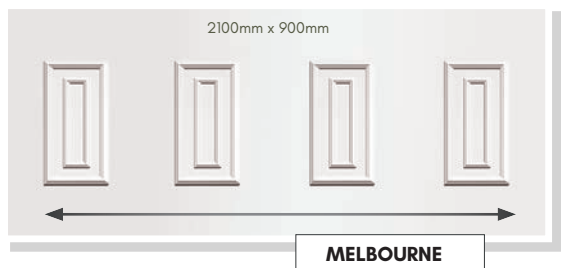

CONSERVATORY QUARTER & SIDE PANELS

Designed to compliment our range of door panels, we also produce an extensive range of half, quarter and conservatory sheet panels.

SIDE PANELS ARE SUPPLIED 900mm x 2100mm