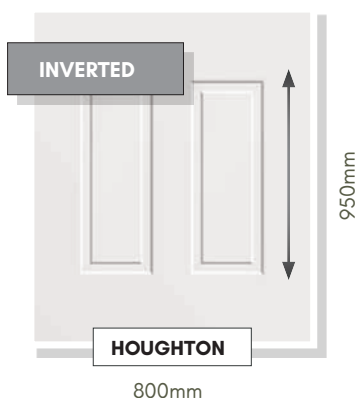

CONSERVATORY QUARTER & SIDE PANELS

Designed to compliment our range of door panels, we also produce an extensive range of half, quarter and conservatory sheet panels.

SIDE PANELS ARE SUPPLIED 900mm x 2100mm

1850mm (Euro Size also Available)

1850mm

Directional arrows indicate grain direction on Woodgrain and Cool Colour Panels (Walcot panels are also available as an increased euro size option)

Version 10/20

Hallmark Panels & Doors Ltd
Valletta House, Valletta Street, Hull, HU9 5NP
01482 781 111 | enquiries@hallmarkpanels.com
www.hallmarkpanels.com