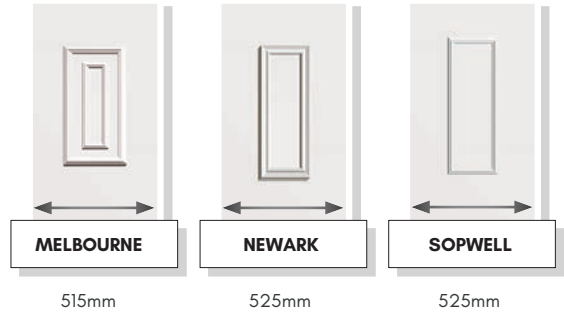

COLOUR OPTIONS

BACKING GLASS

ACCESSORIES

SECURITY

Panels can be manufactured with 4mm, 9mm or Solid MDF cores for added security. Surcharges apply. Please ask for full details.

DISCLAIMER

© Hallmark Panels Limited 2020 - Due to the limitations in photographic and printing processes, actual door and glass colours may vary from those illustrated in this brochure and should be used for guidance purposes only. Letterplate positioning is illustrated for guidance only. The actual fitted position is subject to door design, width and height restrictions and constraints. Hallmark Panels reserves the right to change product specification without prior notice.

CONSERVATORY QUARTER & SIDE PANELS

Designed to compliment our range of door panels, we also produce an extensive range of half, quarter and conservatory sheet panels.

SIDE PANELS ARE SUPPLIED 900mm x 2100mm

1850mm (Euro Size also Available)

1850mm

Directional arrows indicate grain direction on Woodgrain and Cool Colour Panels (Walcot panels are also available as an increased euro size option)

Version 10/20

Hallmark Panels & Doors Ltd
Valletta House, Valletta Street, Hull, HU9 5NP
01482 781 111 | enquiries@hallmarkpanels.com
www.hallmarkpanels.com