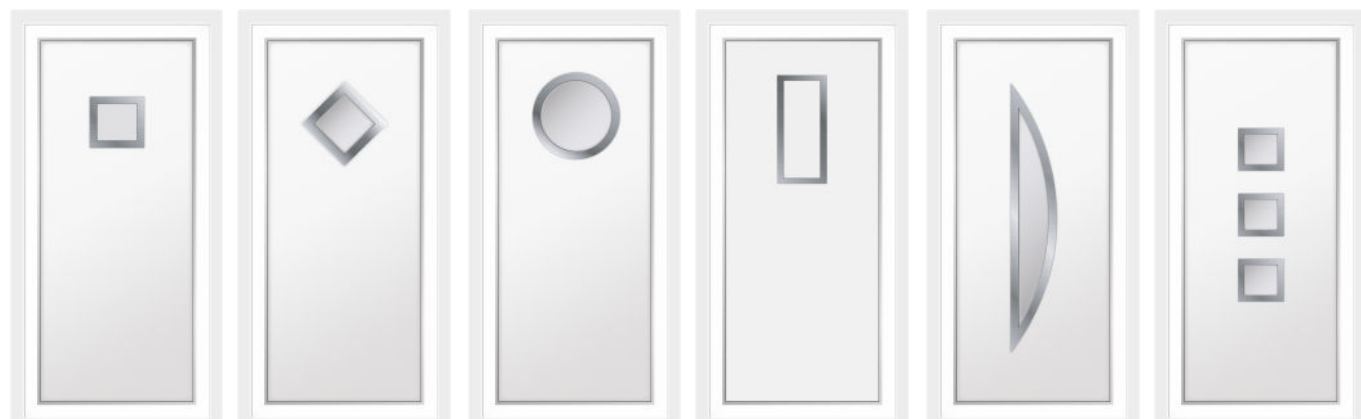

DESIGNER COLLECTION

The Designer Collection is a desirable range of modern living PVCu panel designs incorporating stainless steel glazing trims complimented with clean, architectural sandblasted glass.

Alberg 1

Molvino 1

Elorn 1

Levi 1

Cervinio 1

Chamonix 3