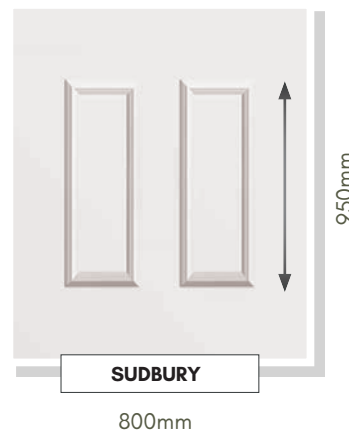

CONSERVATORY QUARTER & SIDE PANELS

Designed to compliment our range of door panels, we also produce an extensive range of half, quarter and conservatory sheet panels.

SIDE PANELS ARE SUPPLIED 900mm x 2100mm

1850mm (Euro Size also Available)

1850mm

Directional arrows indicate grain direction on Woodgrain and Cool Colour Panels (Walcot panels are also available as an increased euro size option)

Version 10/20

Hallmark Panels & Doors Ltd
Valletta House, Valletta Street, Hull, HU9 5NP
01482 781 111 | enquiries@hallmarkpanels.com
www.hallmarkpanels.com