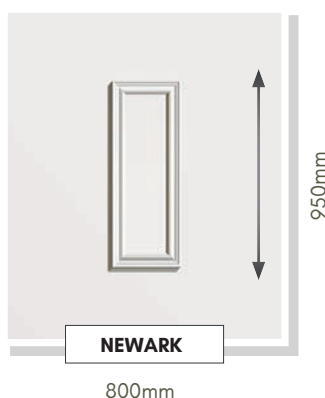

COLOUR OPTIONS

BACKING GLASS

ACCESSORIES

SECURITY

Panels can be manufactured with 4mm, 9mm or Solid MDF cores for added security. Surcharges apply. Please ask for full details.

DISCLAIMER

© Hallmark Panels Limited 2020 - Due to the limitations in photographic and printing processes, actual door and glass colours may vary from those illustrated in this brochure and should be used for guidance purposes only. Letterplate positioning is illustrated for guidance only. The actual fitted position is subject to door design, width and height restrictions and constraints. Hallmark Panels reserves the right to change product specification without prior notice.

CONSERVATORY QUARTER & SIDE PANELS

Designed to compliment our range of door panels, we also produce an extensive range of half, quarter and conservatory sheet panels.

SIDE PANELS ARE SUPPLIED 900mm x 2100mm

1850mm (Euro Size also Available)

1850mm

Directional arrows indicate grain direction on Woodgrain and Cool Colour Panels (Walcot panels are also available as an increased euro size option)

Version 10/20

Hallmark Panels & Doors Ltd
Valletta House, Valletta Street, Hull, HU9 5NP
01482 781 111 | enquiries@hallmarkpanels.com
www.hallmarkpanels.com