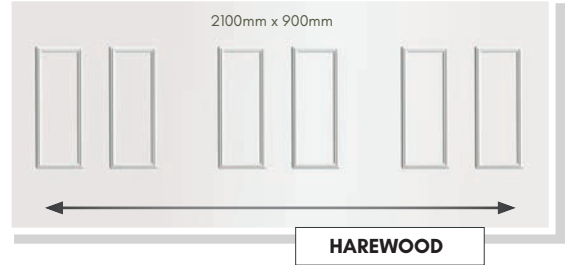

COLOUR OPTIONS

BACKING GLASS

ACCESSORIES

SECURITY

Panels can be manufactured with 4mm, 9mm or Solid MDF cores for added security. Surcharges apply. Please ask for full details.

DISCLAIMER

© Hallmark Panels Limited 2020 - Due to the limitations in photographic and printing processes, actual door and glass colours may vary from those illustrated in this brochure and should be used for guidance purposes only. Letterplate positioning is illustrated for guidance only. The actual fitted position is subject to door design, width and height restrictions and constraints. Hallmark Panels reserves the right to change product specification without prior notice.

CONSERVATORY QUARTER & SIDE PANELS

Designed to compliment our range of door panels, we also produce an extensive range of half, quarter and conservatory sheet panels.

SIDE PANELS ARE SUPPLIED 900mm x 2100mm